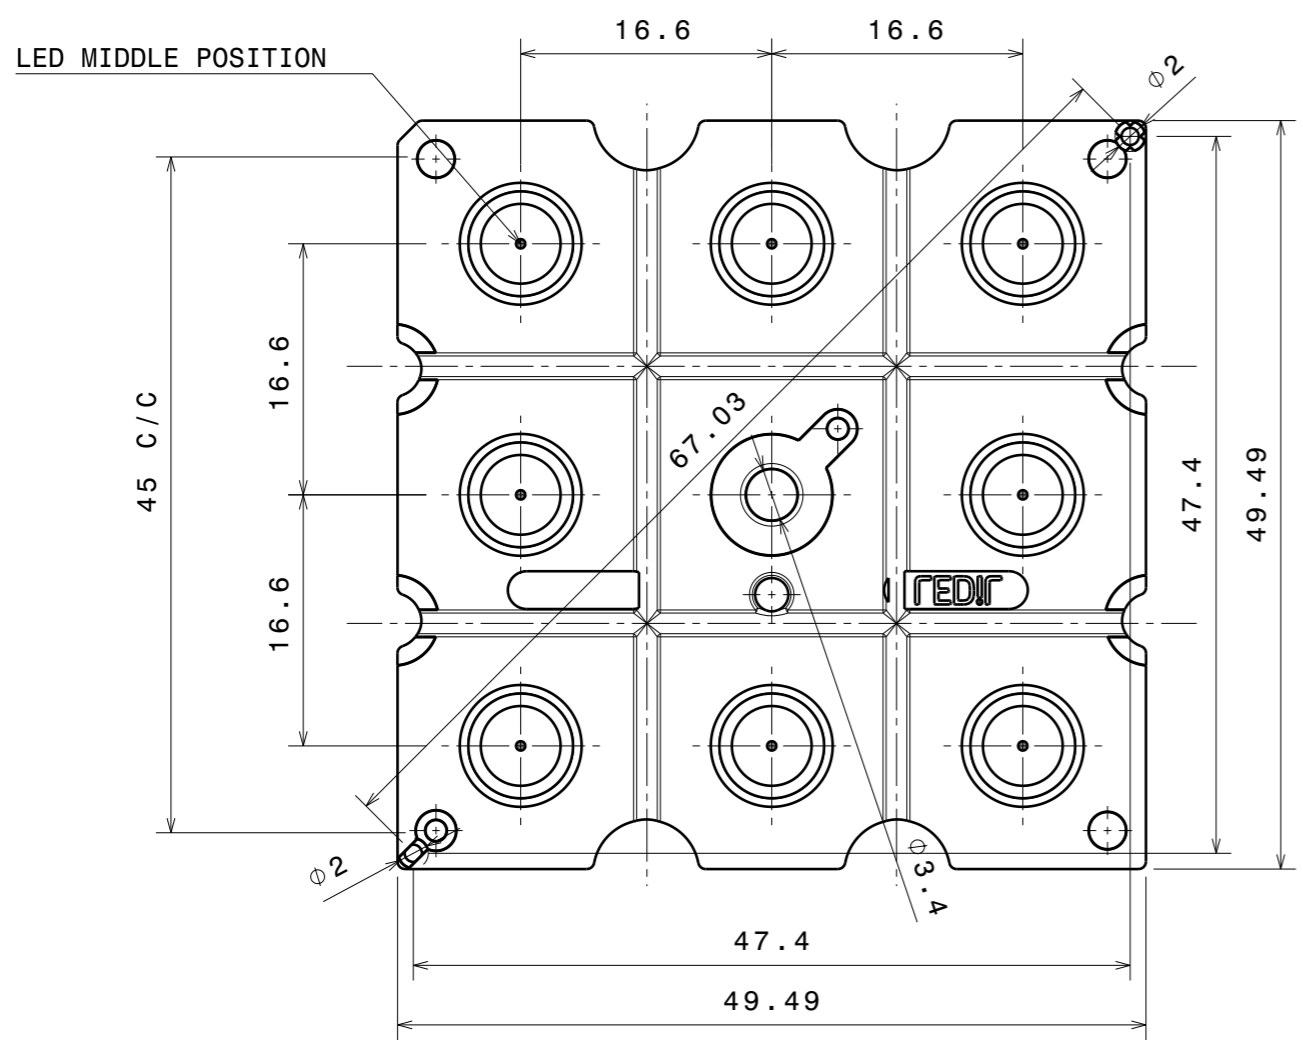

1

PART NO	DESCRIPTION	MATERIAL	COLOUR
C15983_STRADELLA-8-HV-HB-S	LENS	PMMA	Clear

Tolerances if not otherwise shown
 According to DIN ISO 2768-1
 Linear measures:
 up to 30mm class M, otherwise class C
 According to DIN ISO 2768-2
 Form and position: class L

SIZE **A3** PART NUMBER -

SCALE 2:1 WEIGHT g SHEET 1/1

H G B A