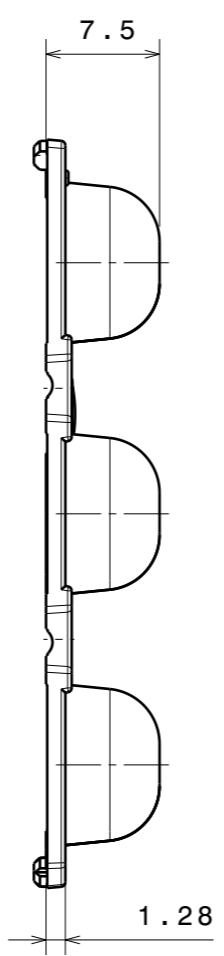

H G F E D C B A

4

3

2

1

4

3

2

1

PART NO	DESCRIPTION	MATERIAL	COLOUR
C15983_STRADELLA-8-HV-HB-S	LENS	PMMA	Clear

Tolerances if not otherwise shown
 According to DIN ISO 2768-1
 Linear measures:
 up to 30mm class M, otherwise class C
 According to DIN ISO 2768-2
 Form and position: class L

LEDiL LediL Oy
 Salorankatu 10
 FIN 24240 SALO
 Finland

THIRD ANGLE PROJECTION:

DRAWING TITLE
C15983_STRADELLA-8-HV-HB-S

This drawing is the property of LEDiL Oy. It may not be reproduced, copied or communicated without a written agreement with LEDiL Oy.

SIZE **A3** PART NUMBER -

SCALE 2:1 WEIGHT g SHEET 1/1

H G B A